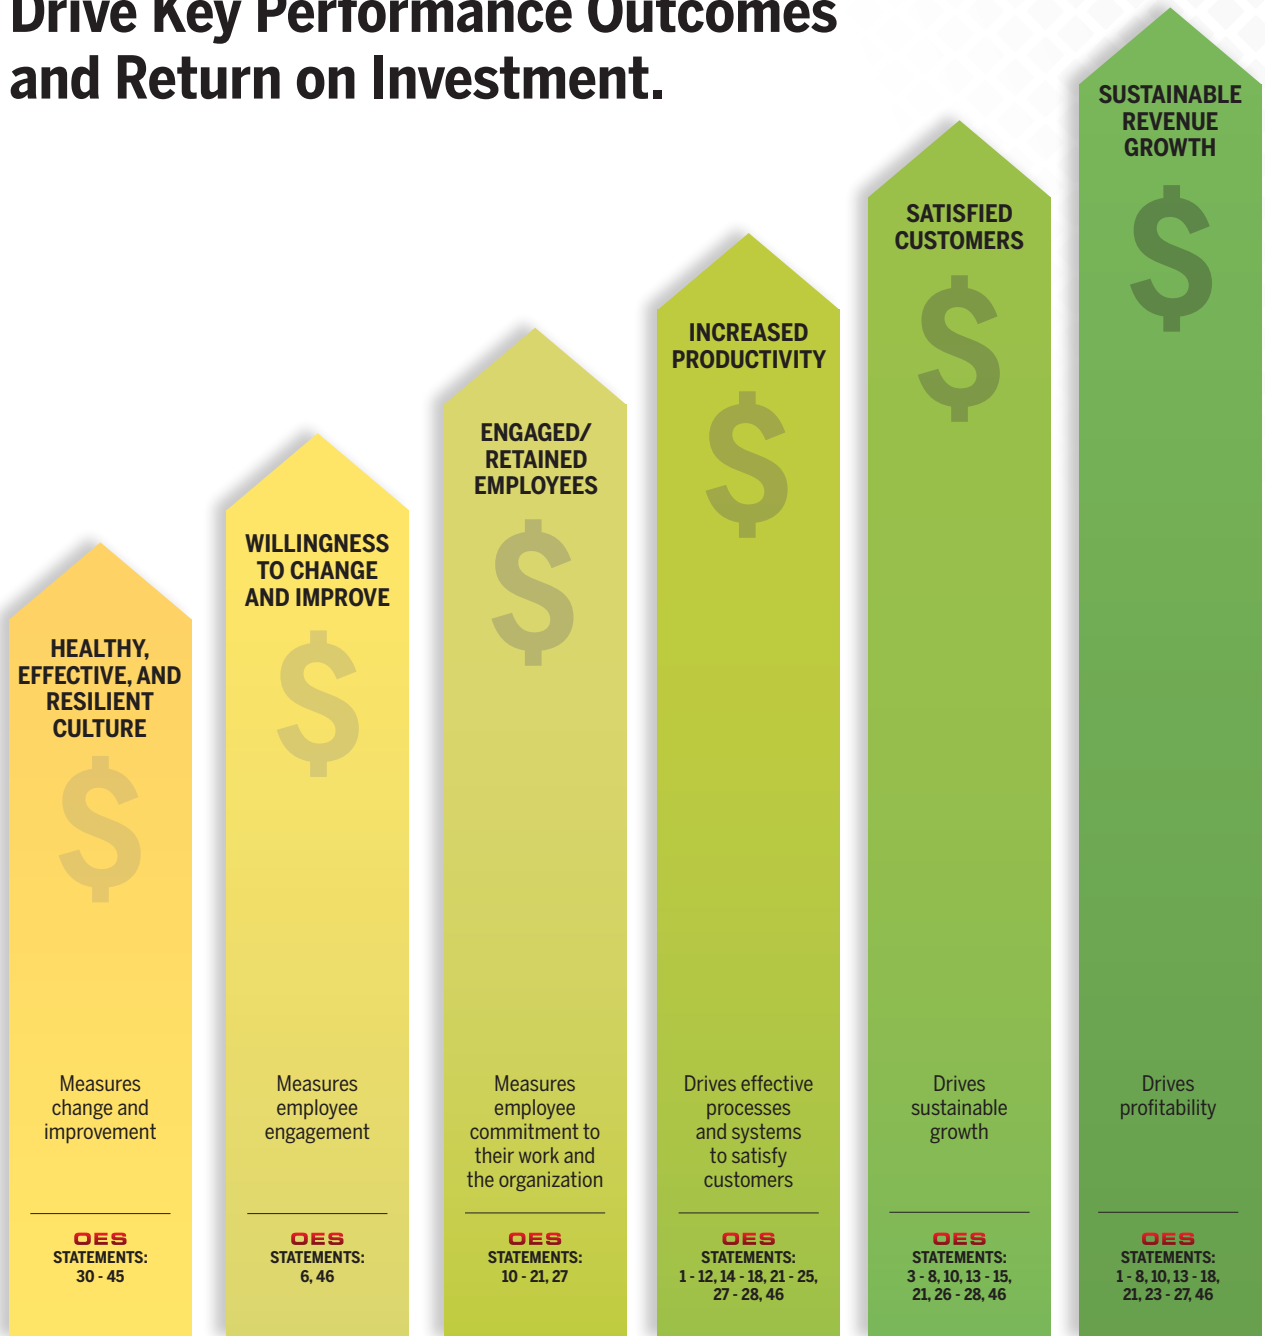

The OES empowers Leaders with data that... Drive Key Performance Outcomes and Return on Investment.

Client Key Performance Outcomes data gleaned from:
3rd party validated research, Gallup - Watson Research
Performance Dashboard's anecdotal case studies and market statistics